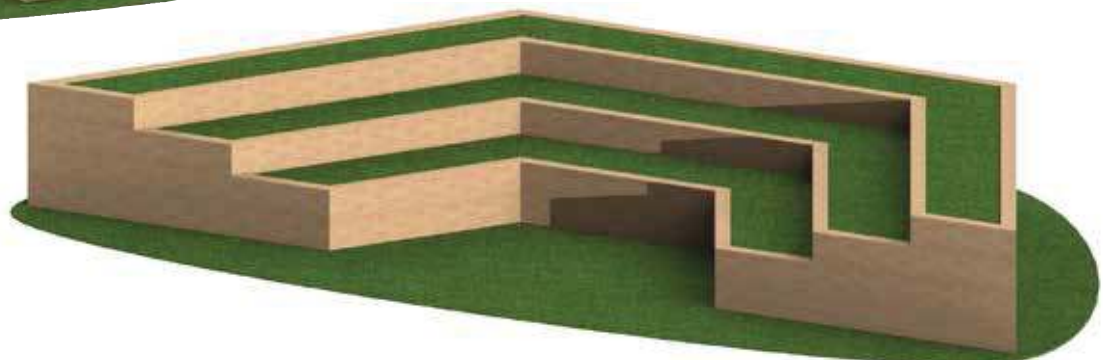

Sleeper Products

The Sleeper Range from A E Evans is constructed using 195 x 95mm Sleepers.

Sleeper Benches

Available in sizes:
1400mm x 195 x 420mm
2400mm x 195 x 420mm
3600mm x 195 x 420mm

Sleeper Benches and Tables

Create a **Story Telling Area** by combining our Story Telling Chair with our benches

3m Octagonal Tree Seat

3000mm (L) x 3000mm (W) x 470mm (H)

If you require alternative sizes, please do not hesitate to ask.

2 Tier Curved Amphitheatre with Stage (Timber content only)

Length: 8000mm
Width: 4000mm
Height of highest tier: 610mm

3 Tier Amphitheatre (Timber content only)

Length: 7000mm
Width: 3000mm
Height of highest tier: 780mm

Tier 3 Height: 390mm

Sleeper Sandpit

3000mm (L) x 1500mm (W) x 390mm (H)

Posts with buckets attached 1.85m high.

Available with or without sand chutes.

Sand not included.

Sleeper Traverse Wall

3000mm (L) x 775mm (W) x 1800mm (H)