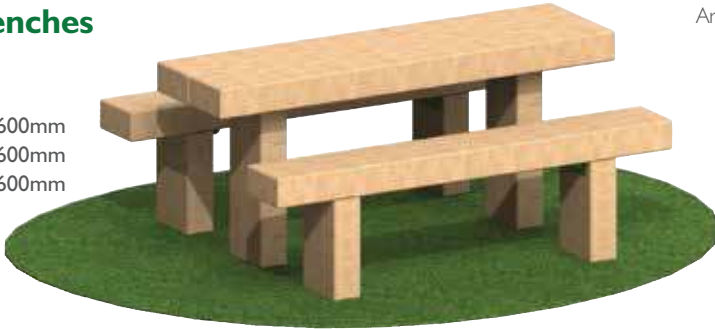

Sleeper Products

The Sleeper Range from A E Evans is constructed using 195 x 95mm Sleepers.

Sleeper Benches

Available in sizes:
1400mm x 195 x 420mm
2400mm x 195 x 420mm
3600mm x 195 x 420mm

Sleeper Benches and Tables

Table sizes:
1400mm x 400 x 600mm
2400mm x 400 x 600mm
3600mm x 400 x 600mm

Story Telling Chair

1400mm x 780mm x 480mm
Seat Height: 450mm
Arm Height: 700mm

2m Hexagonal Tree Seat

2000mm (L) x 2000mm (W) x 470mm (H)

Create a **Story Telling Area** by combining our Story Telling Chair with our benches

3m Octagonal Tree Seat

3000mm (L) x 3000mm (W) x 470mm (H)

If you require alternative sizes, please do not hesitate to ask.

Sleeper Products

Sleeper Planter

950mm (L) x 950mm (W) x 585mm (H)

Sleeper Planter

1800mm (L) x 950mm (W) x 585mm (H)

Sleeper Planter

2400mm (L) x 950mm (W) x 585mm (H)

3 Tier Sleeper Planter