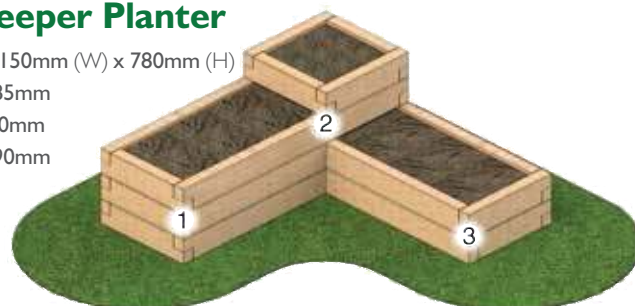

Sleeper Products

Sleeper Planter

950mm (L) x 950mm (W) x 585mm (H)

Sleeper Planter

1800mm (L) x 950mm (W) x 585mm (H)

Sleeper Planter

2400mm (L) x 950mm (W) x 585mm (H)

3 Tier Sleeper Planter

1580mm (L) x 1580mm (W) x 780mm (H)

Tier 1 Height: 585mm

Tier 2 Height: 780mm

Tier 3 Height: 390mm

3 Tier Sleeper Planter

2150mm (L) x 2150mm (W) x 780mm (H)

Tier 1 Height: 585mm

Tier 2 Height: 780mm

Tier 3 Height: 390mm

Sleeper Sandpit

3000mm (L) x 1500mm (W) x 390mm (H)

Posts with buckets attached 1.85m high.

Available with or without sand chutes.

Sand not included.

Sleeper Traverse Wall

3000mm (L) x 775mm (W) x 1800mm (H)