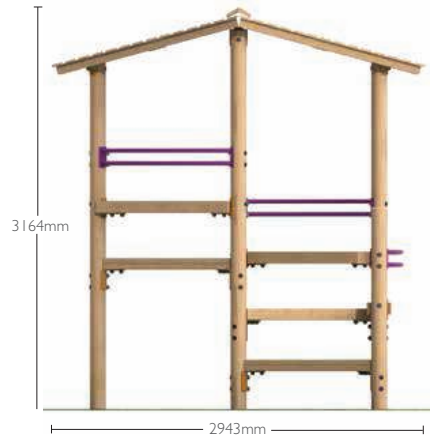

Timber clad, shower proof roof.
 Round timber seating.
 Available in 3 sizes.
 3.0m x 1.9m
 3.0m x 2.4m
 4.0m x 2.4m

Shelter with half clad sides

Timber clad, shower proof roof.
 Round timber seating.
 Half clad sides.
 Available in 3 sizes.
 3.0m x 1.9m
 3.0m x 2.4m
 4.0m x 2.4m

Shelters

Timber seating area with benches

Sleeper benches constructed using 195mm x 95mm Sleepers
 Shower proof roof.
 Timber roof constructed using Shiplap boards.
 Size: 2.2m x 1.6m x 2.4m

Timber seating area with benches and table

Sleeper benches with table constructed using 195mm x 95mm Sleepers
 Shower proof roof.
 Timber roof constructed using Shiplap boards.
 Size: 2.2m x 1.6m x 2.4m

Shelters

Teen Tower

Shower proof roof.
 Timber roof constructed using shiplap and Cedar shingles.
 Sleeper seats constructed using 195 x 95mm sleepers.
 Curved metal back rests.
 Size: 2943mm x 2250mm x 3164mm height

Shelters

Teen Tower with Buddy Bars

Shower proof roof.
 Timber roof constructed using shiplap and Cedar shingles.
 Sleeper seats constructed using 195 x 95mm sleepers.
 Curved metal back rests.
 With 2 buddy bars.
 Size: 2986mm x 3771mm x 3164mm height