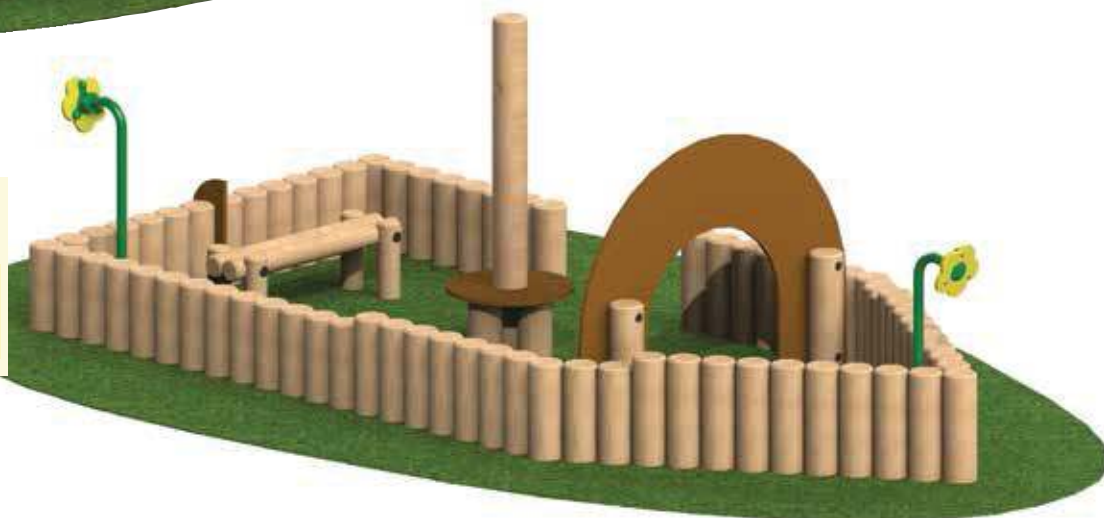

Number Maze

Play Panels

Plastic HDPE Panel: 595 x 800mm

Length: 1050mm
Width: 125mm
Height: 1200mm

Including posts.

Play Panels available:

Chalk Station Play Panel

Lower Case Alphabet Play Panel

Grocers Shop Play Panel

Number Maze Play Panel

More play panels are available upon request.