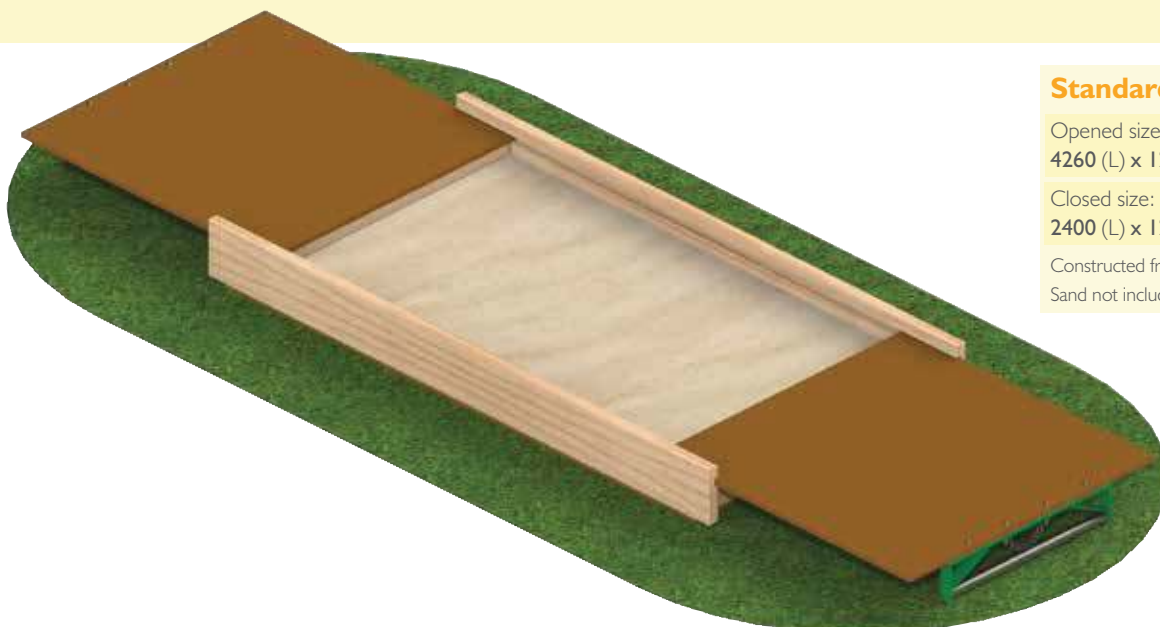

## Standard Sandpit

Opened size:  
4260 (L) x 1230 (W) x 239mm (H)

Closed size:  
2400 (L) x 1230 (W) x 239mm (H)

Constructed from timber.  
Sand not included.